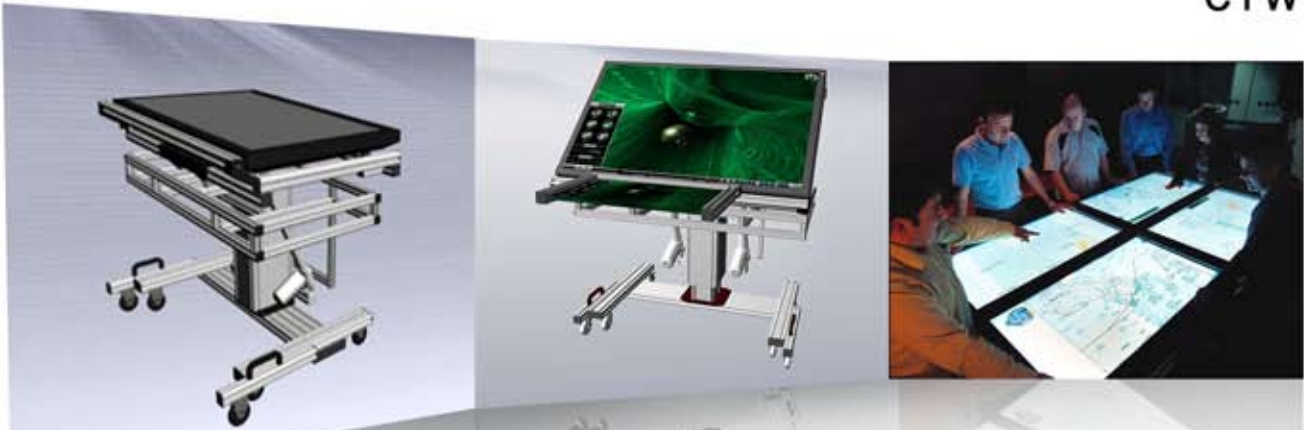

e|Desk

-  Mobile
-  Mechanical
-  Interactive

Mobile motorised height and tilt adjustable mechanical table featuring multi-touch interactive interfaces. Ideal for SME's to major organisations.

CTW

VICAT